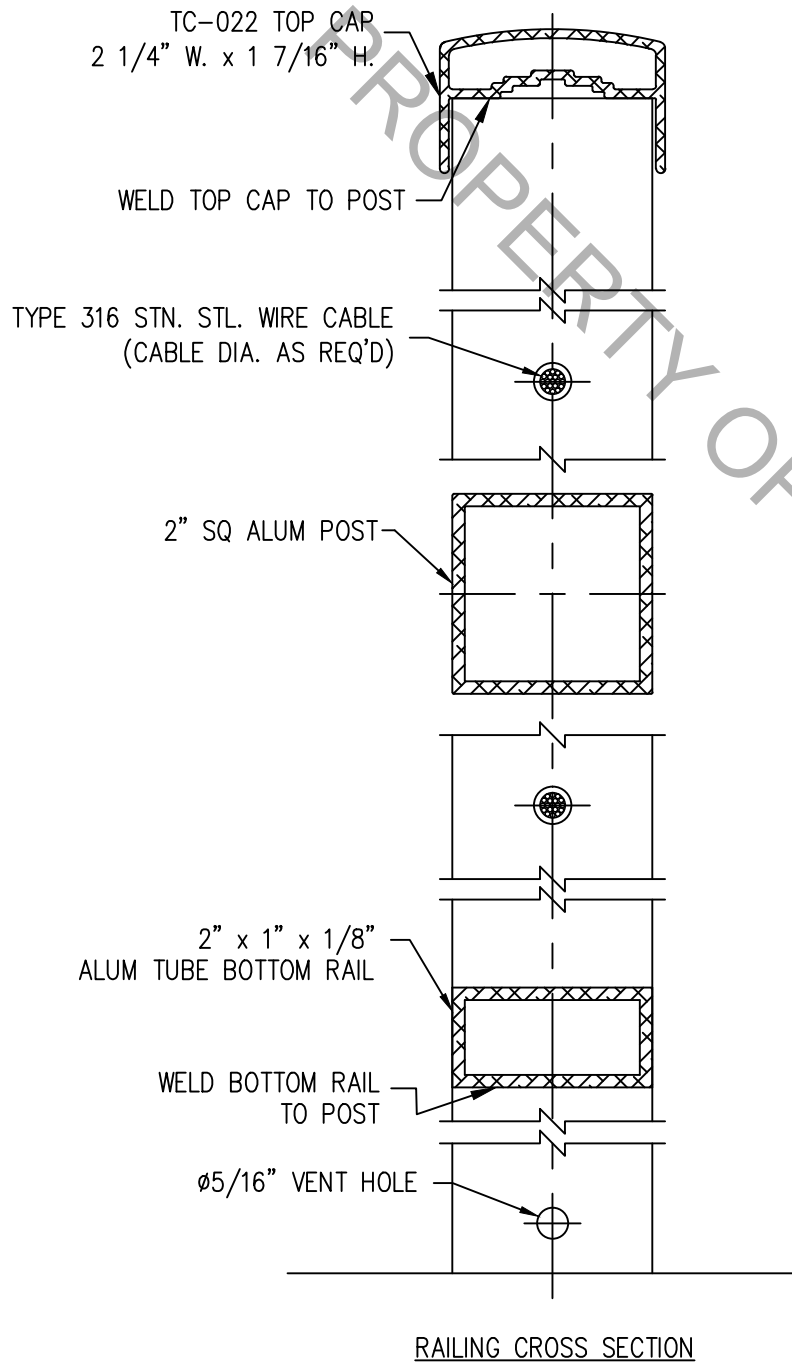

RAIL STYLE: OCEANIC CABLE-020		DWG NO. OC-020	REV 0
FINISH	SCALE	DATE	SHEET 1 of 1

4550 Old Meadville Rd
 PH: 814.796.4515
 FX: 814.796.4009

RAIL STYLE: OCEANIC CABLE-022		DWG NO. OC-022	REV 0
4550 Old Meadville Rd		FINISH	SCALE
PH: 814.796.4515		DATE	SHEET 1 of 1
FX: 814.796.4009		ROSGS PRODUCTS, INC.	