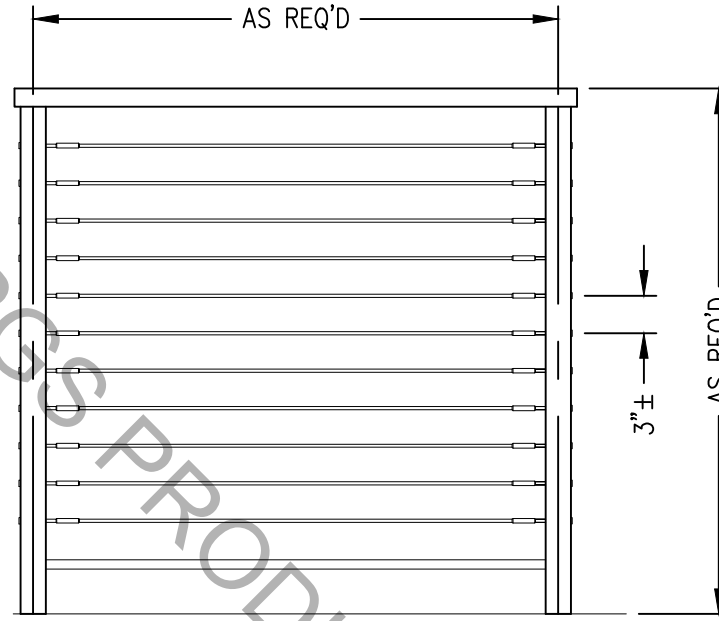

RAIL STYLE: OCEANIC CABLE-020		DWG NO. OC-020	REV 0
FINISH	SCALE	DATE	SHEET 1 of 1

4550 Old Meadville Rd
 PH: 814.796.4515
 FX: 814.796.4009

RAIL STYLE: OCEANIC CABLE-022		DWG NO. OC-022	REV 0
4550 Old Meadville Rd		FINISH	SCALE
PH: 814.796.4515		DATE	SHEET 1 of 1
FX: 814.796.4009		ROSGS PRODUCTS, INC.	